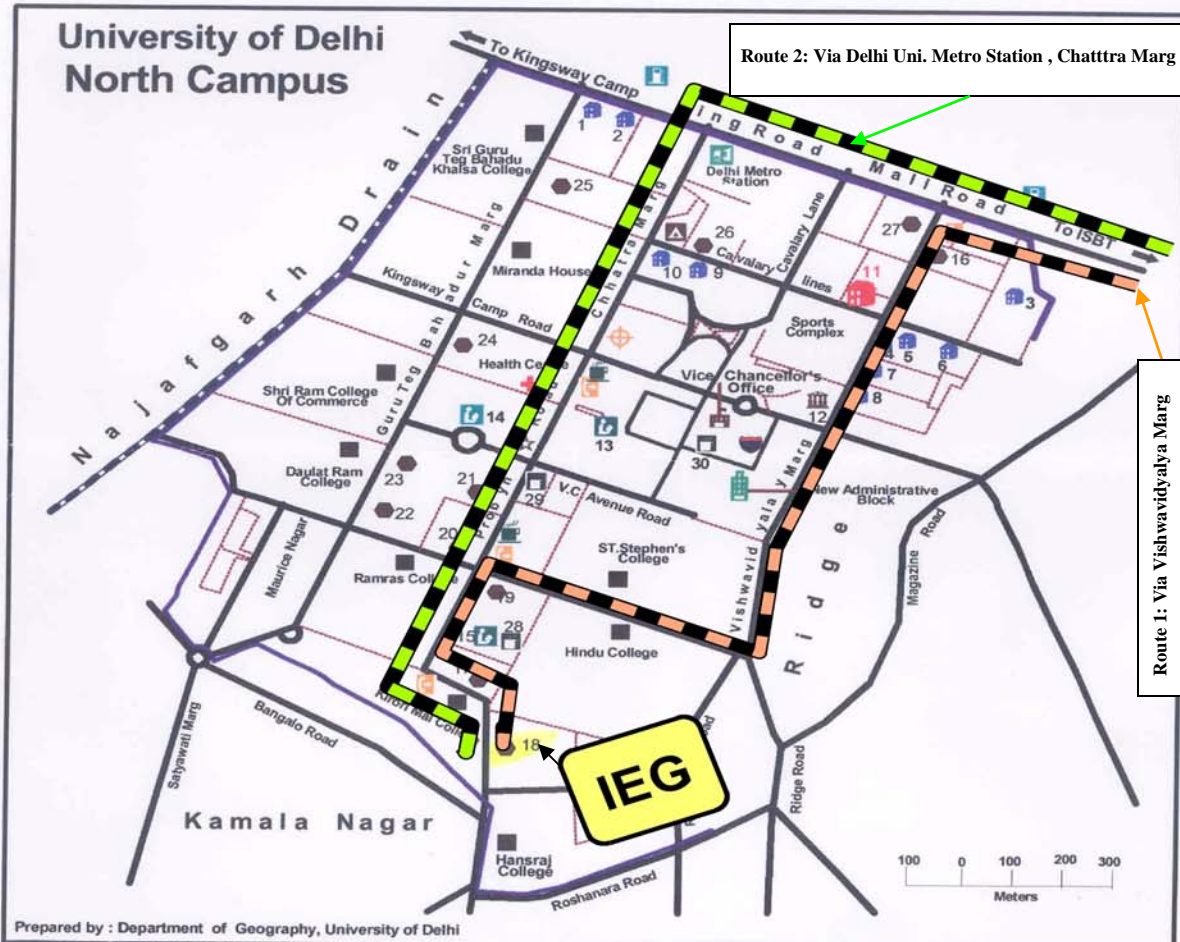

University of Delhi North Campus

Prepared by : Department of Geography, University of Delhi

- Colleges
- Hostels & Guest House
 - 1 Mansarover Hostel
 - 2 International Students House
 - 3 Jubilee Hall
 - 4 Gwyer Hall
 - 5 V.K.R.V Rao Hostel
 - 6 D.S Kothari Hostel
 - 7 PG Men's Hostel
 - 8 University Guest House
 - 9 Meghdoot Hostel
 - 10 University Hostel For Women
 - 11 International Guest House
 - 12 Utility Centre
 - a. SBI Bank
 - b. ICICI Bank
 - c. Post Office
 - d. DTC Bus Pass
 - e. Railway Reservation Centre
- Libraries
 - 13 Central Science Library
 - 14 Central Reference Library
 - 15 Ratan Tata Library
- Faculties /Institutes
 - 16 Music & Fine Arts
 - 17 Faculty of Management Studies
 - 18 Institute of Economic Growth
 - 19 Delhi School of Economics (Economics, Geography, Sociology, Commerce)
 - 20 Faculty of Law
 - 21 Arts Faculty
 - 22 Faculty of Mathematical Sciences
 - 23 Faculty of Social Sciences
 - 24 V.P.Chest Institute
 - 25 Central Institute of Education
 - 26 School of Open Learning
 - 27 School of Social Works
- Cafeterias
 - 28 DSE Canteen
 - 29 Nirulas
 - 30 Coffee House
- Ghandi Bhavan
- Delhi University Student Union
- Co-operative Store
- Examination Branch
- PCO
- Petrol Pump
- To

Route 2: Via Delhi Uni. Metro Station , Chatttra Marg

Route 1: Via Vishwavidyalaya Marg

Route 1: 
Route 2: 

Routes to IEG